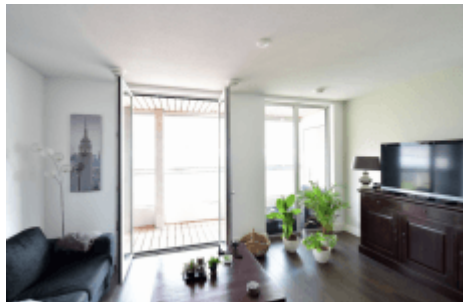

# Prof. de Moorplein

Professor de Moorplein 536, Tilburg

51.5619153, 5.0500666

Luxury apartment located / Perfect location. It is located on the lively Professor de Moorplein, where various shops are located. The apartment is located within walking distance of the forest, where you can walk. Because the complex is situated approximately at the station, you are very quickly in other cities, such as Breda, 's-Hertogenbosch, and Eindhoven. The Westermarkt shopping center is also less than five minutes from the apartment. You are also within ten minutes by bike in the center of Tilburg. Like all our properties, we offer this property with flexible rental periods, and based on all-in rent. As a result, our offer only consists of homes that are modernly furnished and furnished. They are also equipped with white goods, pans, cutlery, bedding, microwave, etc. for a comfortable living pleasure. On top of this, the rental price is standard, including gas, water, electricity, television, and the internet. This apartment also has its own parking space in the underground parking garage. The apartment offers free Wi-Fi, bed linen and towels, and weekly cleaning is possible on request.